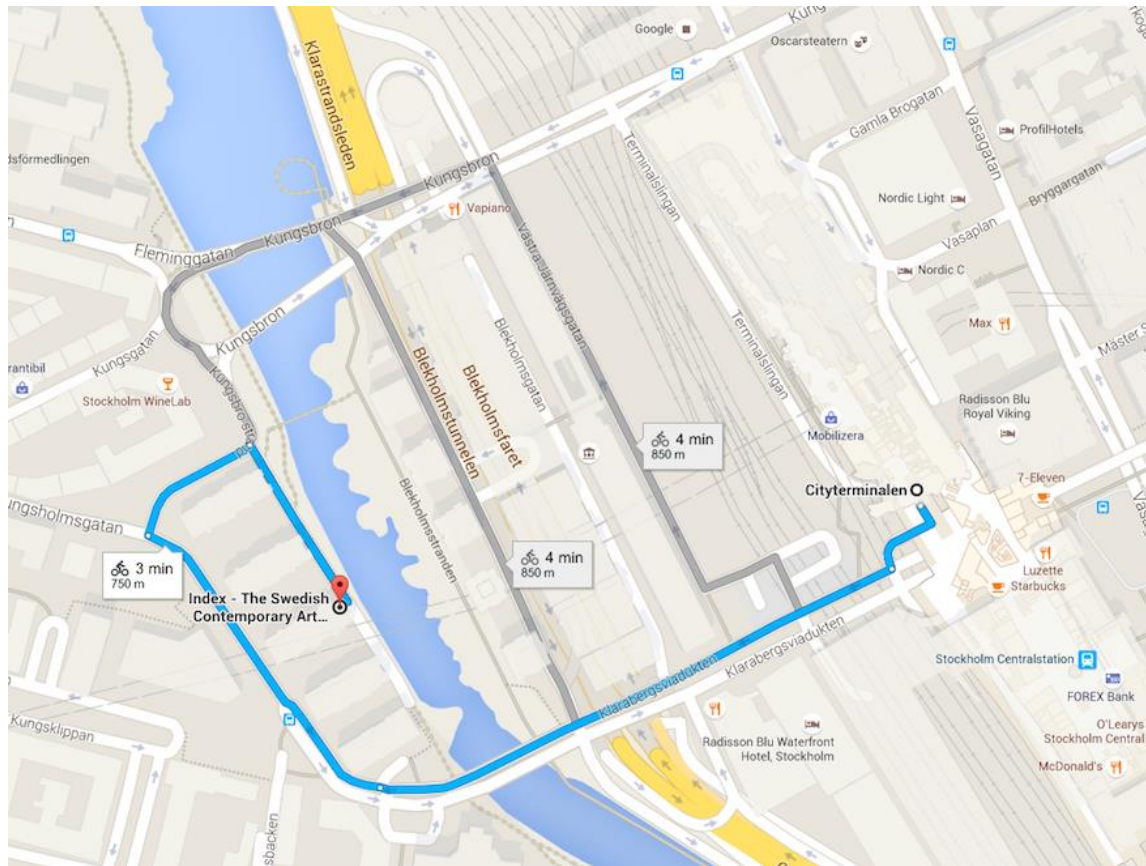

Index

Accessibility Map

We aim to make all visitors welcome. Our spaces are wheelchair accessible.

If you are arriving to Index from T-Centralen using a wheelchair, please follow the directions in the image above. Take the exit "City Terminalen" from T-Centralen, cross Klarabergsviadukten, follow the road until Kungsbrosstrand on your right and then right again.

Map data © 2016 Google