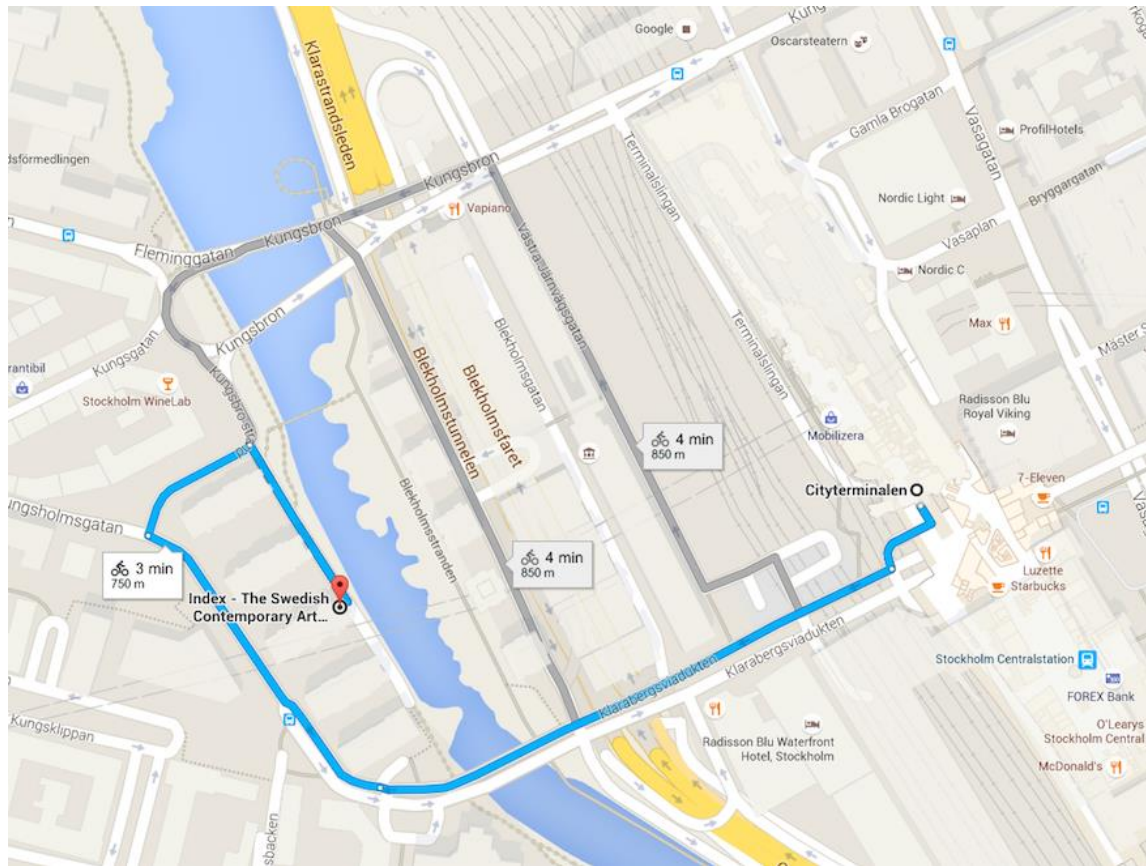

## Accessibility Map

We aim to make all visitors welcome. Our spaces are wheelchair accessible.

If you are arriving to Index from T-Centralen using a wheelchair, please follow the directions in the image above. Take the exit "City Terminalen" from T-Centralen, cross Klarabergsviadukten, follow the road until Kungsbrogatan on your right and then right again.

Map data © 2016 Google